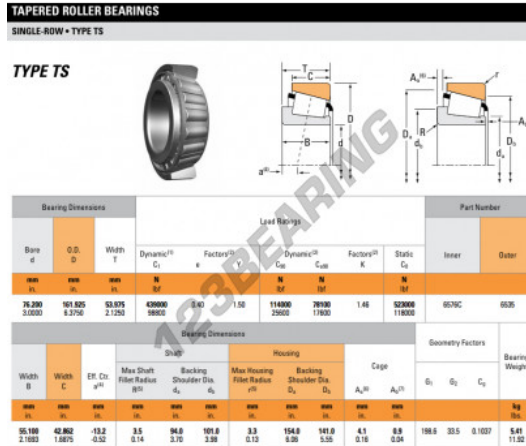

## Tapered roller bearing 6576C-6535-TIMKEN - 6576C-6535-TIMKEN

<https://www.123bearing.ca/bearing-housing/roller-bearing/tapered/6576c-6535-timken>

### PRODUCT FEATURES

Brand	TIMKEN
N° Ean13	3663952321769
Inside diameter	76.2 mm
Outside diameter	161.925 mm
Thickness	53.975 mm
Packaging	1

[contact@123bearing.ca](mailto:contact@123bearing.ca)

+1(646) 712 9672