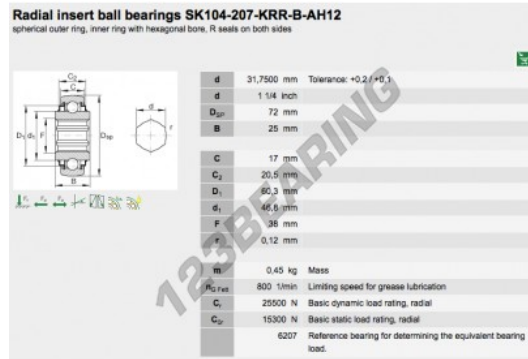

Housed bearing accessorie SK104-207-KRR-B-AH12-INA - SK104-207-KRR-B-AH12-INA

<https://www.123bearing.ca/bearing-housing/housed-bearing/accessories/sk104-207-krr-b-ah12-ina>

PRODUCT FEATURES

Brand	INA
N° Ean13	3663952333137
Inside diameter	31.75 mm
Outside diameter	72 mm
Thickness	25 mm
Weight	352 g
Packaging	1