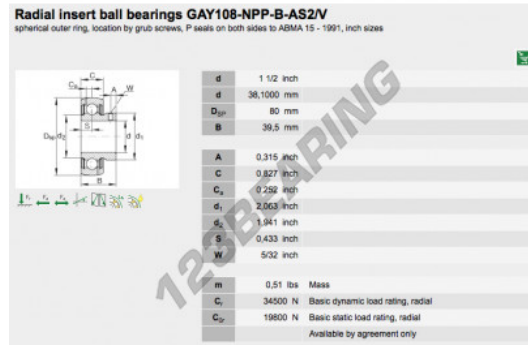

Housed bearing accessorie

GAY108-NPP-B-AS2-V-INA - GAY108-NPP-B-AS2-V-INA

https://www.123bearing.ca/bearing-housing/housed-bearing/accessories/gay108-npp-b-as2-v-ina

PRODUCT FEATURES

Brand	INA
N° Ean13	3663952333823
Inside diameter	38.1 mm
Outside diameter	80 mm
Thickness	39.5 mm
Packaging	1