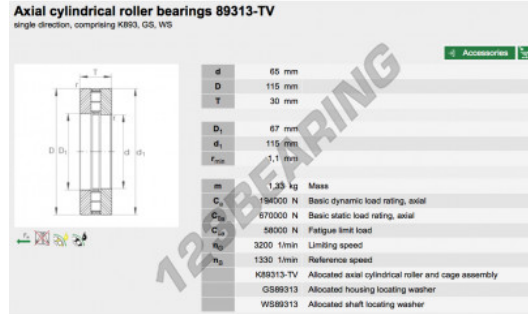

Thrust roller bearing 89313-TV-INA - 89313-TV-INA

<https://www.123bearing.ca/bearing-housing/roller-bearing/thrust/89313-tv-ina>

PRODUCT FEATURES

Brand	INA
N° Ean13	3663952341880
Inside diameter	65 mm
Outside diameter	115 mm
Thickness	30 mm
Weight	1330 g
Packaging	1