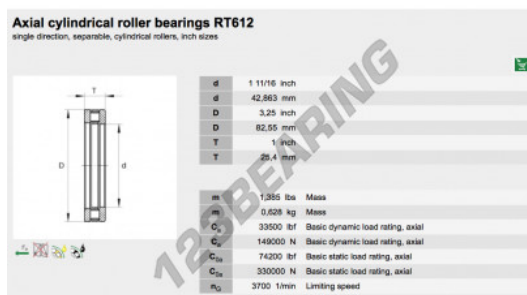

Thrust roller bearing RT612-INA - RT612-INA

<https://www.123bearing.ca/bearing-housing/roller-bearing/thrust/rt612-ina>

PRODUCT FEATURES

Brand	INA
N° Ean13	3663952342511
Inside diameter	42.863 mm
Outside diameter	82.55 mm
Thickness	25.4 mm
Packaging	1