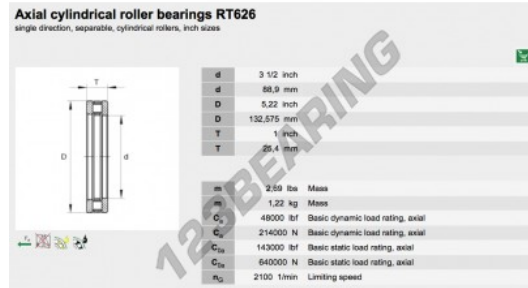

Thrust roller bearing RT626-INA - RT626-INA

<https://www.123bearing.ca/bearing-housing/roller-bearing/thrust/rt626-ina>

PRODUCT FEATURES

Brand	INA
N° Ean13	3663952342627
Inside diameter	88.9 mm
Outside diameter	132.575 mm
Thickness	25.4 mm
Packaging	1