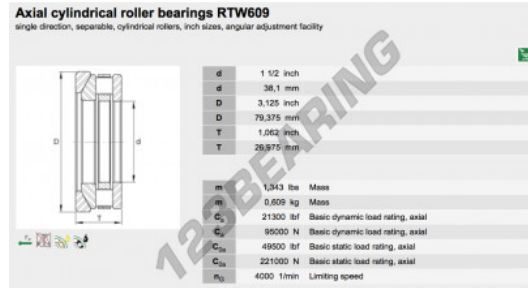

## Thrust roller bearing RTW609-INA - RTW609-INA

<https://www.123bearing.ca/bearing-housing/roller-bearing/thrust/rtw609-ina>

### PRODUCT FEATURES

Brand	INA
N° Ean13	3663952343105
Inside diameter	38.1 mm
Outside diameter	79.375 mm
Thickness	26.975 mm
Packaging	1

[contact@123bearing.ca](mailto:contact@123bearing.ca)

+1(646) 712 9672