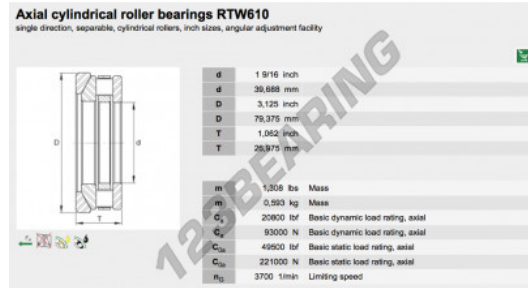

## Thrust roller bearing RTW610-INA - RTW610-INA

<https://www.123bearing.ca/bearing-housing/roller-bearing/thrust/rtw610-ina>

### PRODUCT FEATURES

Brand	INA
N° Ean13	3663952343112
Inside diameter	39.688 mm
Outside diameter	79.375 mm
Thickness	26.975 mm
Packaging	1

[contact@123bearing.ca](mailto:contact@123bearing.ca)

+1(646) 712 9672