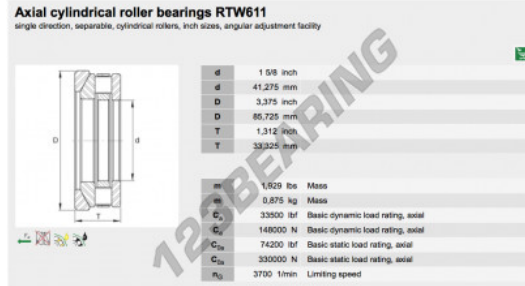

## Thrust roller bearing RTW611-INA - RTW611-INA

<https://www.123bearing.ca/bearing-housing/roller-bearing/thrust/rtw611-ina>

### PRODUCT FEATURES

Brand	INA
N° Ean13	3663952343129
Inside diameter	41.275 mm
Outside diameter	85.725 mm
Thickness	33.325 mm
Packaging	1

[contact@123bearing.ca](mailto:contact@123bearing.ca)

+1(646) 712 9672