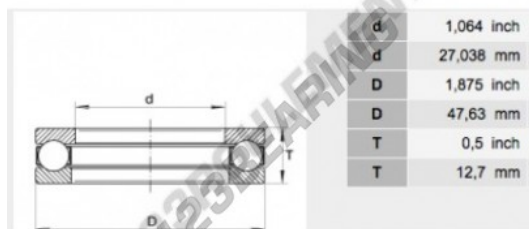

Thrust ball bearing 10XS18 - 10XS18

<https://www.123bearing.ca/bearing-housing/deep-groove-bearing/thrust/10xs18>

PRODUCT FEATURES

Brand	GEN
Inside diameter	27.04 mm
Inside diameter	1.065" inch
Outside diameter	47.63 mm
Outside diameter	1 7/8" inch
Thickness	12.7 mm
Thickness	1/2" inch
Weight	94 g
Packaging	1
Standard	No standard