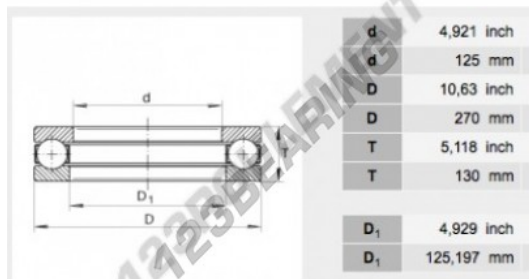

Thrust ball bearing 1025 - 1025

<https://www.123bearing.ca/bearing-housing/deep-groove-bearing/thrust/1025>

PRODUCT FEATURES

Brand	GEN
Inside diameter	125 mm
Outside diameter	270 mm
Thickness	130 mm
Packaging	1