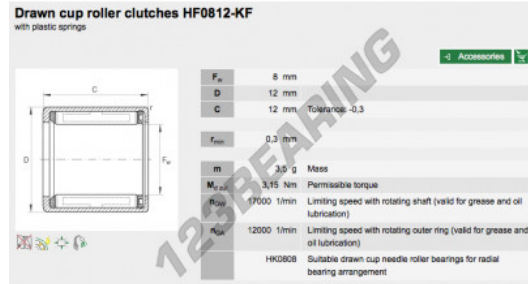

Drawn cup roller clutches HF0812-KF-INA - HF0812-KF-INA

<https://www.123bearing.ca/bearing-housing/needle-roller-bearing/drawn-cup-roller-clutch/hf0812-kf-ina>

PRODUCT FEATURES

Brand	INA
N° Ean13	3663952345352
Inside diameter	8 mm
Inside diameter	0.315" inch
Outside diameter	12 mm
Outside diameter	0.472" inch
Thickness	12 mm
Thickness	0.472" inch
Packaging	1