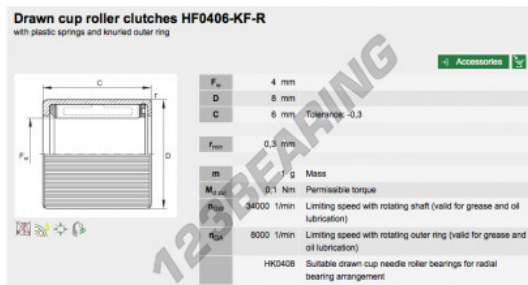

## Drawn cup roller clutches HF0406-KF-R-INA - HF0406-KF-R-INA

<https://www.123bearing.ca/bearing-housing/needle-roller-bearing/drawn-cup-roller-clutch/hf0406-kf-r-ina>

### PRODUCT FEATURES

Brand	INA
N° Ean13	3616060457271
Inside diameter	4 mm
Outside diameter	8 mm
Thickness	6 mm
Packaging	1

[contact@123bearing.ca](mailto:contact@123bearing.ca)

+1(646) 712 9672

CRT4 de Lesquin 60 Rue Du Haut De Sainghin 59273 Fretin FRANCE