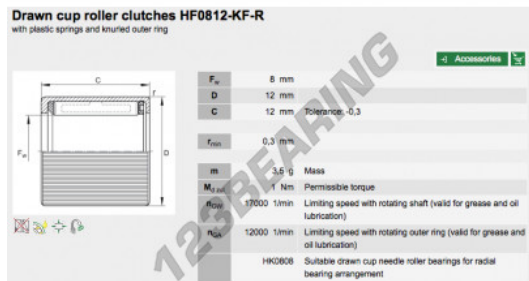

Drawn cup roller clutches HF0812-KF-R-INA - HF0812-KF-R-INA

<https://www.123bearing.ca/bearing-housing/needle-roller-bearing/drawn-cup-roller-clutch/hf0812-kf-r-ina>

PRODUCT FEATURES

Brand	INA
N° Ean13	3663952345406
Inside diameter	8 mm
Outside diameter	12 mm
Thickness	12 mm
Packaging	1