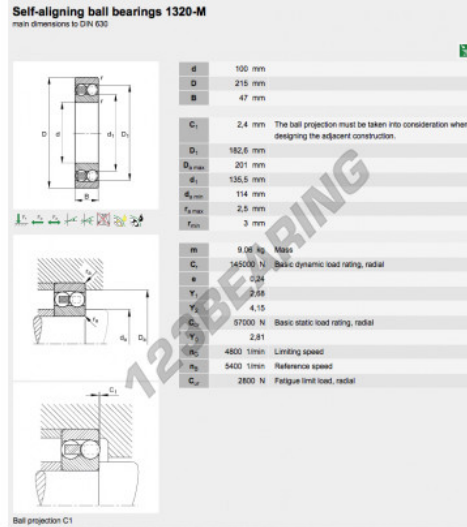

Self aligning ball bearing 1320-M-FAG - 1320-M-FAG

<https://www.123bearing.ca/bearing-housing/deep-groove-bearing/sefl-aligning/1320-m-fag>

PRODUCT FEATURES

| | |
|------------------|---------------|
| Brand | FAG |
| N° Ean13 | 3663952346502 |
| Inside diameter | 100 mm |
| Outside diameter | 215 mm |
| Thickness | 47 mm |
| Packaging | 1 |