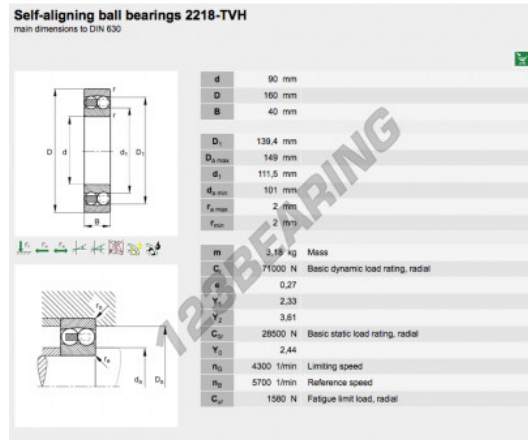

Self aligning ball bearing 2218-TVH-FAG - 2218-TVH-FAG

<https://www.123bearing.ca/bearing-housing/deep-groove-bearing/sefl-aligning/2218-tvh-fag>

PRODUCT FEATURES

Brand	FAG
N° Ean13	3663952346878
Inside diameter	90 mm
Outside diameter	160 mm
Thickness	40 mm
Packaging	1