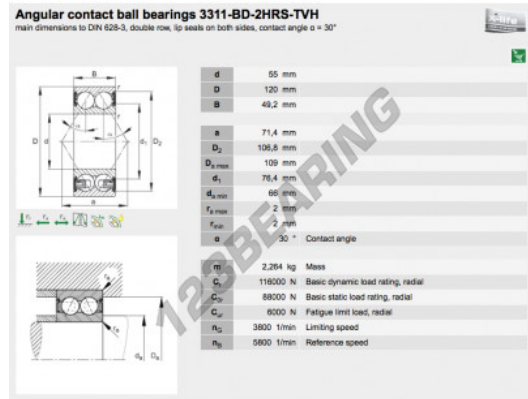

## Deep groove ball bearing single row 3311-BD-2HRS-TVH-FAG - 3311-BD-2HRS-TVH-FAG

<https://www.123bearing.ca/bearing-housing/deep-groove-bearing/single-row/3311-bd-2hrs-tvh-fag>

### PRODUCT FEATURES

Brand	FAG
N° Ean13	3663952349282
Inside diameter	55 mm
Outside diameter	120 mm
Thickness	49.2 mm
Packaging	1

[contact@123bearing.ca](mailto:contact@123bearing.ca)

+1(646) 712 9672

CRT4 de Lesquin 60 Rue Du Haut De Sainghin 59273 Fretin FRANCE