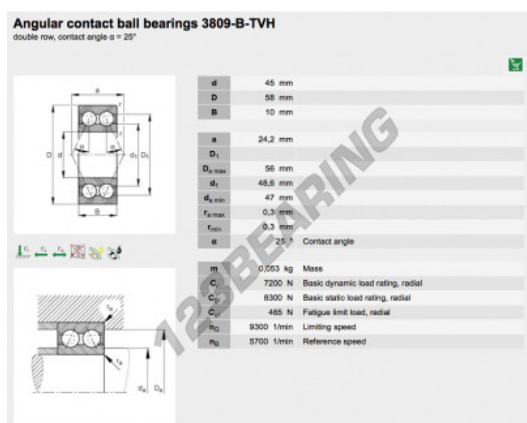

## Deep groove ball bearing single row 3809-B-TVH-FAG - 3809-B-TVH-FAG

<https://www.123bearing.ca/bearing-housing/deep-groove-bearing/single-row/3809-b-tvh-fag>

### PRODUCT FEATURES

Brand	FAG
N° Ean13	3663952349664
Inside diameter	45 mm
Outside diameter	58 mm
Thickness	10 mm
Packaging	1

[contact@123bearing.ca](mailto:contact@123bearing.ca)

+1(646) 712 9672

CRT4 de Lesquin 60 Rue Du Haut De Sainghin 59273 Fretin FRANCE