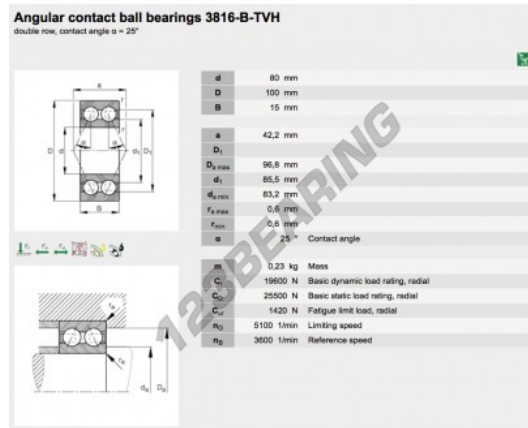

Deep groove ball bearing single row 3816-B-TVH-FAG - 3816-B-TVH-FAG

<https://www.123bearing.ca/bearing-housing/deep-groove-bearing/single-row/3816-b-tvh-fag>

PRODUCT FEATURES

Brand	FAG
N° Ean13	3663952349718
Inside diameter	80 mm
Outside diameter	100 mm
Thickness	15 mm
Packaging	1