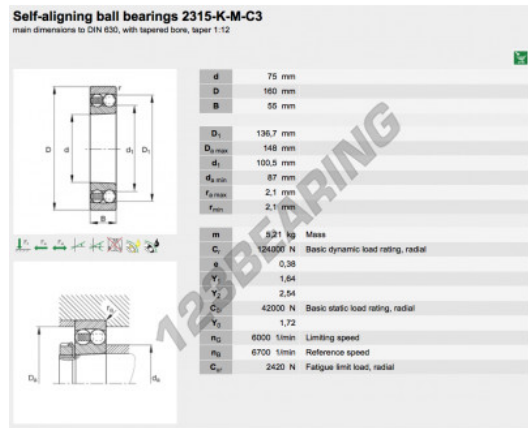

Self-aligning ball bearing 2315-K-M-C3-FAG - 2315-K-M-C3-FAG

<https://www.123bearing.ca/bearing-housing/deep-groove-bearing/sefl-aligning/2315-k-m-c3-fag>

PRODUCT FEATURES

Brand	FAG
N° Ean13	3663952350608
Inside diameter	75 mm
Outside diameter	160 mm
Thickness	55 mm
Packaging	1