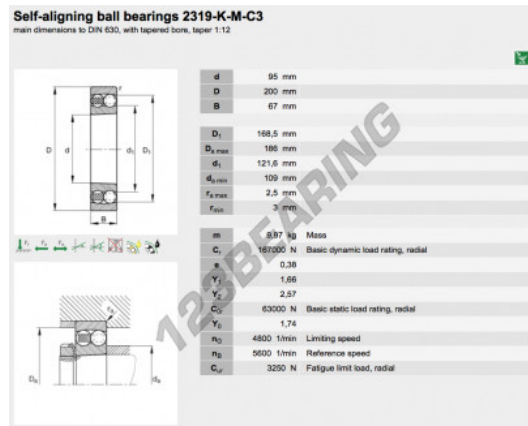

## Self-aligning ball bearing 2319-K-M-C3-FAG - 2319-K-M-C3-FAG

<https://www.123bearing.ca/bearing-housing/deep-groove-bearing/sefl-aligning/2319-k-m-c3-fag>

### PRODUCT FEATURES

Brand	FAG
N° Ean13	3663952350646
Inside diameter	95 mm
Outside diameter	200 mm
Thickness	67 mm
Packaging	1

[contact@123bearing.ca](mailto:contact@123bearing.ca)

+1(646) 712 9672

CRT4 de Lesquin 60 Rue Du Haut De Sainghin 59273 Fretin FRANCE