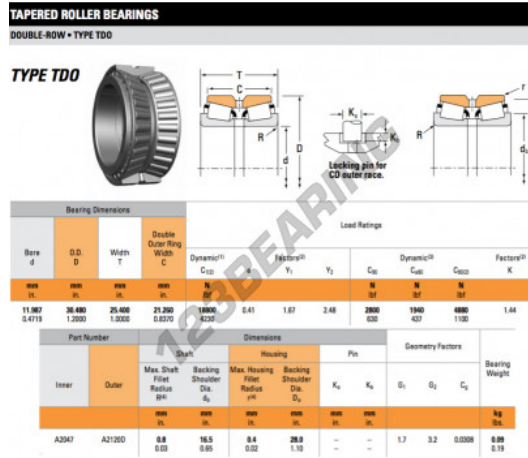

# Tapered roller bearing A2047-A2120D-TIMKEN - A2047-A2120D-TIMKEN

<https://www.123bearing.ca/bearing-housing/roller-bearing/tapered/a2047-a2120d-timken>

## PRODUCT FEATURES

Brand	TIMKEN
N° Ean13	3663952354378
Inside diameter	11.987 mm
Outside diameter	30.48 mm
Thickness	25.4 mm
Packaging	1

[contact@123bearing.ca](mailto:contact@123bearing.ca)

+1(646) 712 9672