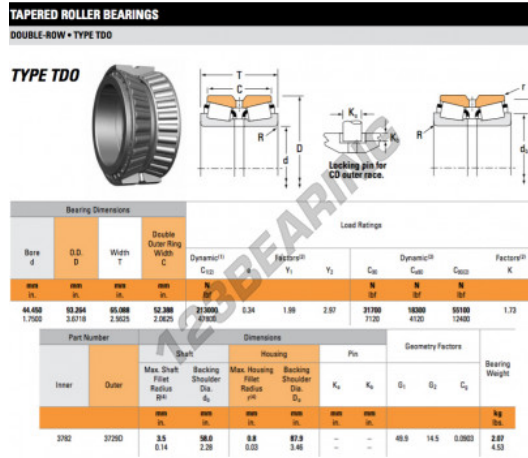

Tapered roller bearing 3782-3729D-TIMKEN - 3782-3729D-TIMKEN

<https://www.123bearing.ca/bearing-housing/roller-bearing/tapered/3782-3729d-timken>

PRODUCT FEATURES

Brand	TIMKEN
N° Ean13	3663952355832
Inside diameter	44.45 mm
Inside diameter	1 3/4" inch
Outside diameter	93.264 mm
Outside diameter	3.672" inch
Thickness	65.088 mm
Thickness	2 9/16" inch
Packaging	1