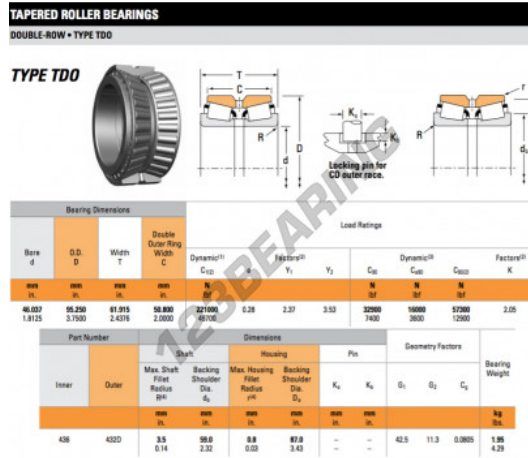

## Tapered roller bearing 436-432D-TIMKEN - 436-432D-TIMKEN

<https://www.123bearing.ca/bearing-housing/roller-bearing/tapered/436-432d-timken>

### PRODUCT FEATURES

Brand	TIMKEN
N° Ean13	3663952356037
Inside diameter	46.037 mm
Outside diameter	95.25 mm
Thickness	61.915 mm
Packaging	1

[contact@123bearing.ca](mailto:contact@123bearing.ca)

+1(646) 712 9672