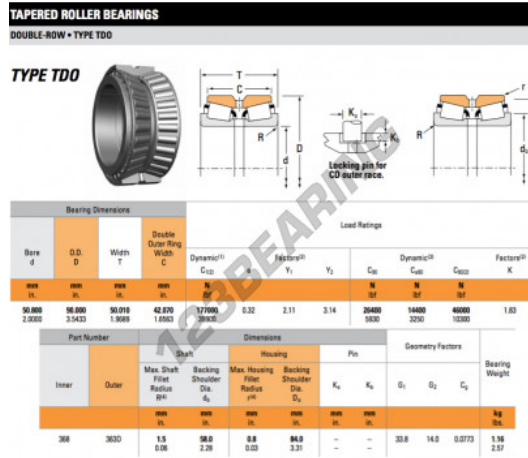

Tapered roller bearing 368-363D-TIMKEN - 368-363D-TIMKEN

<https://www.123bearing.ca/bearing-housing/roller-bearing/tapered/368-363d-timken>

PRODUCT FEATURES

Brand	TIMKEN
N° Ean13	3663952356211
Inside diameter	50.8 mm
Outside diameter	90 mm
Thickness	50.01 mm
Packaging	1