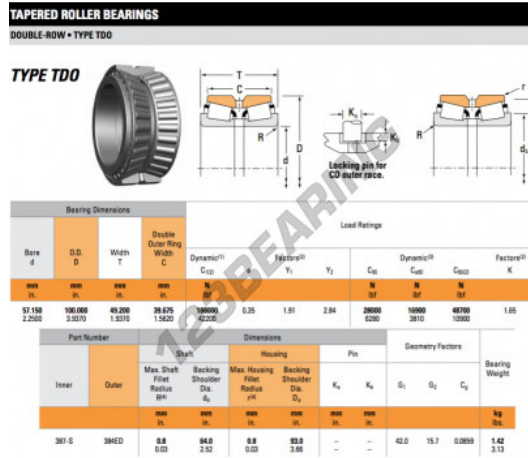

Tapered roller bearing 387-S-384ED-TIMKEN - 387-S-384ED-TIMKEN

<https://www.123bearing.ca/bearing-housing/roller-bearing/tapered/387-s-384ed-timken>

PRODUCT FEATURES

Brand	TIMKEN
N° Ean13	3663952356655
Inside diameter	57.15 mm
Outside diameter	100 mm
Thickness	49.2 mm
Packaging	1