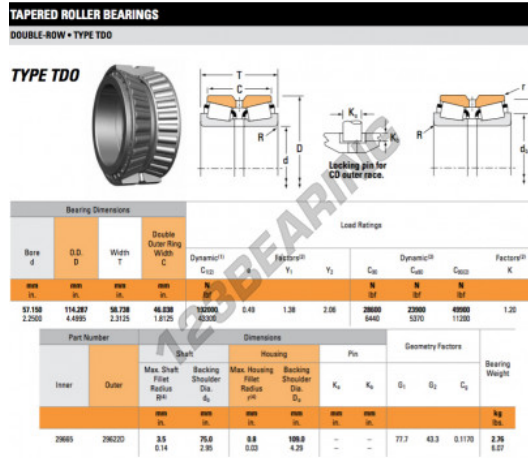

Tapered roller bearing 29665-29622D-TIMKEN - 29665-29622D-TIMKEN

https://www.123bearing.ca/bearing-housing/roller-bearing/tapered/29665-29622d-timken

PRODUCT FEATURES

Brand	TIMKEN
N° Ean13	3663952356747
Inside diameter	57.15 mm
Inside diameter	2 1/4" inch
Outside diameter	114.287 mm
Outside diameter	4.499" inch
Thickness	58.738 mm
Thickness	2 5/16" inch
Packaging	1