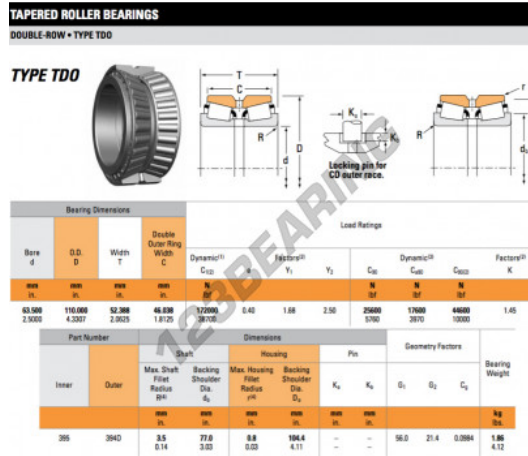

Tapered roller bearing 395-394D-TIMKEN - 395-394D-TIMKEN

<https://www.123bearing.ca/bearing-housing/roller-bearing/tapered/395-394d-timken>

PRODUCT FEATURES

Brand	TIMKEN
N° Ean13	3663952356976
Inside diameter	63.5 mm
Outside diameter	110 mm
Thickness	52.388 mm
Packaging	1