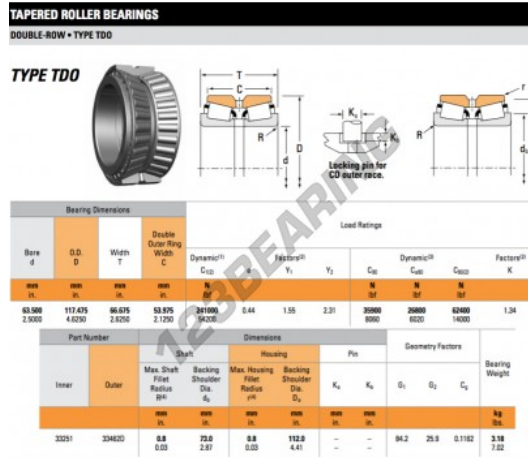

Tapered roller bearing 33251-33462D-TIMKEN - 33251-33462D-TIMKEN

https://www.123bearing.ca/bearing-housing/roller-bearing/tapered/33251-33462d-timken

PRODUCT FEATURES

Brand	TIMKEN
N° Ean13	3663952357003
Inside diameter	63.5 mm
Inside diameter	2 1/2" inch
Outside diameter	117.475 mm
Outside diameter	4 5/8" inch
Thickness	66.675 mm
Thickness	2 5/8" inch
Weight	994 g
Packaging	1