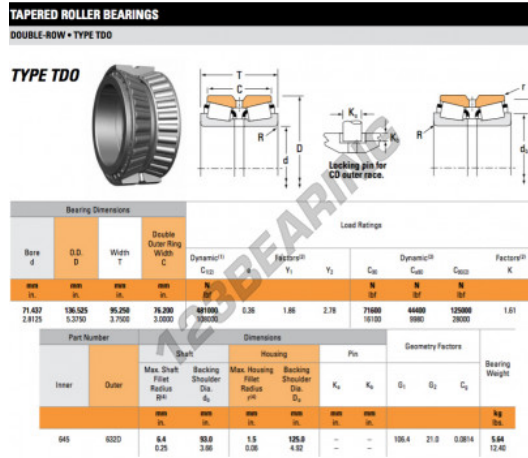

## Tapered roller bearing 645-632D-TIMKEN - 645-632D-TIMKEN

<https://www.123bearing.ca/bearing-housing/roller-bearing/tapered/645-632d-timken>

### PRODUCT FEATURES

Brand	TIMKEN
N° Ean13	3663952357812
Inside diameter	71.437 mm
Outside diameter	136.525 mm
Thickness	95.25 mm
Packaging	1

[contact@123bearing.ca](mailto:contact@123bearing.ca)

+1(646) 712 9672