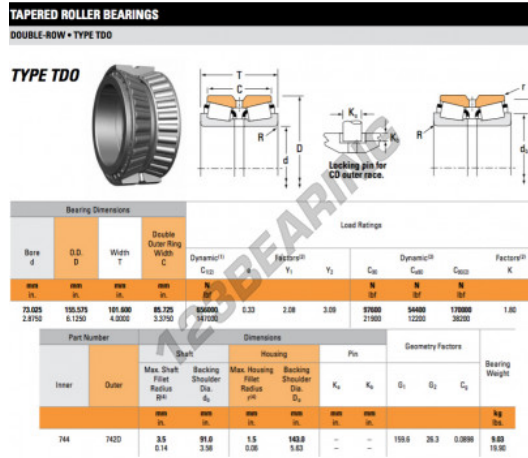

Tapered roller bearing 744-742D-TIMKEN - 744-742D-TIMKEN

<https://www.123bearing.ca/bearing-housing/roller-bearing/tapered/744-742d-timken>

PRODUCT FEATURES

Brand	TIMKEN
N° Ean13	3663952357898
Inside diameter	73.025 mm
Inside diameter	2 7/8" inch
Outside diameter	155.575 mm
Outside diameter	6 1/8" inch
Thickness	101.6 mm
Thickness	4" inch
Packaging	1