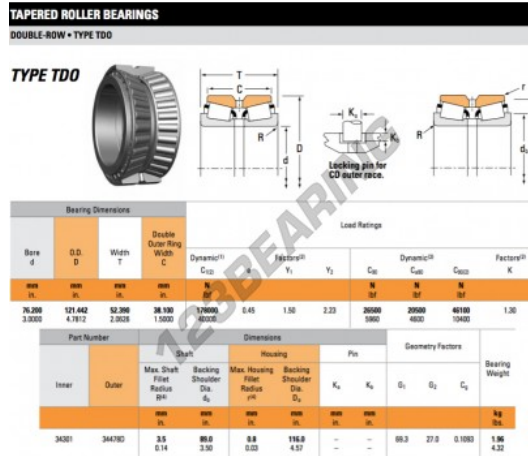

Tapered roller bearing 34301-34478D-TIMKEN - 34301-34478D-TIMKEN

https://www.123bearing.ca/bearing-housing/roller-bearing/tapered/34301-34478d-timken

PRODUCT FEATURES

Brand	TIMKEN
N° Ean13	3663952357973
Inside diameter	76.2 mm
Outside diameter	121.442 mm
Thickness	52.39 mm
Packaging	1