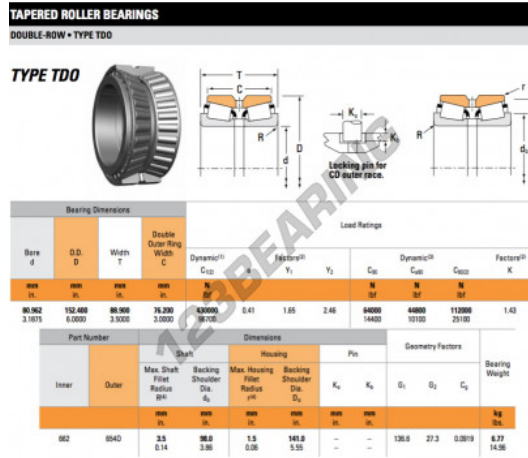

Tapered roller bearing 662-654D-TIMKEN - 662-654D-TIMKEN

<https://www.123bearing.ca/bearing-housing/roller-bearing/tapered/662-654d-timken>

PRODUCT FEATURES

Brand	TIMKEN
N° Ean13	3663952358192
Inside diameter	80.962 mm
Inside diameter	3 3/16" inch
Outside diameter	152.4 mm
Outside diameter	6" inch
Thickness	88.9 mm
Thickness	3 1/2" inch
Packaging	1