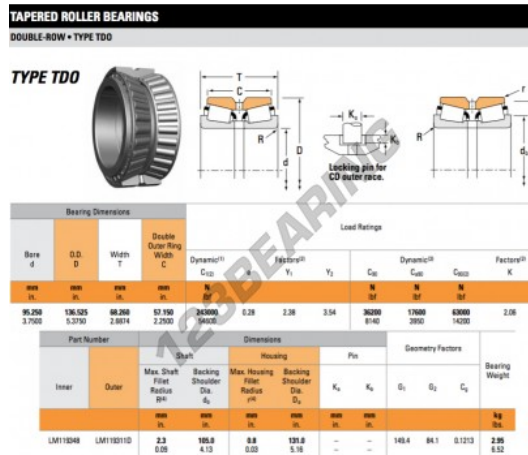

Tapered roller bearing LM119348-LM119311D-TIMKEN - LM119348-LM119311D-TIMKEN

<https://www.123bearing.ca/bearing-housing/roller-bearing/tapered/lm119348-lm119311d-timken>

PRODUCT FEATURES

Brand	TIMKEN
N° Ean13	3663952358697
Inside diameter	95.25 mm
Outside diameter	136.525 mm
Thickness	68.26 mm
Packaging	1