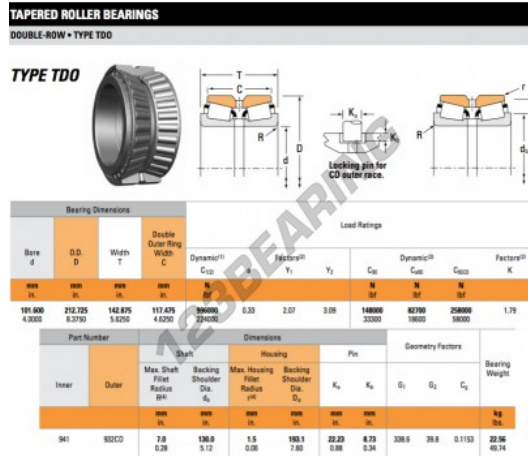

## Tapered roller bearing 941-932CD-TIMKEN - 941-932CD-TIMKEN

<https://www.123bearing.ca/bearing-housing/roller-bearing/tapered/941-932cd-timken>

### PRODUCT FEATURES

Brand	TIMKEN
N° Ean13	3663952359076
Inside diameter	101.6 mm
Outside diameter	212.725 mm
Thickness	142.875 mm
Packaging	1

[contact@123bearing.ca](mailto:contact@123bearing.ca)

+1(646) 712 9672