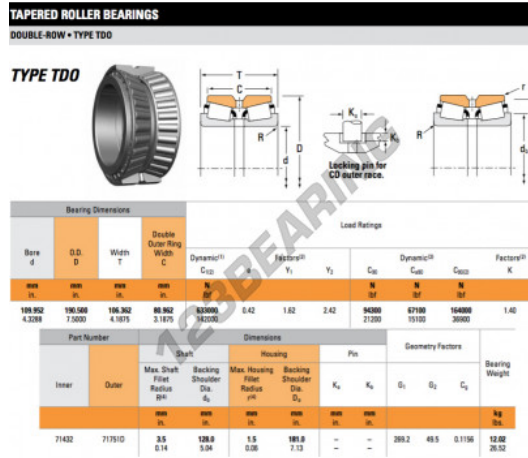

## Tapered roller bearing 71432-71751D-TIMKEN - 71432-71751D-TIMKEN

https://www.123bearing.ca/bearing-housing/roller-bearing/tapered/71432-71751d-timken

### PRODUCT FEATURES

Brand	TIMKEN
N° Ean13	3663952359366
Inside diameter	109.952 mm
Inside diameter	4.329" inch
Outside diameter	190.5 mm
Outside diameter	7 1/2" inch
Thickness	106.362 mm
Thickness	4 3/16" inch
Packaging	1