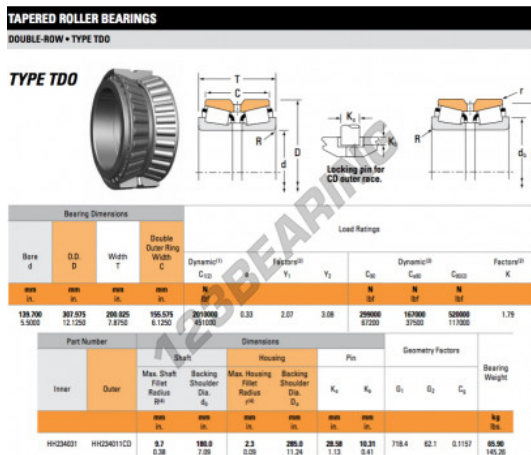

# Tapered roller bearing HH234031-HH234011CD-TIMKEN - HH234031-HH234011CD-TIMKEN

<https://www.123bearing.ca/bearing-housing/roller-bearing/tapered/hh234031-hh234011cd-timken>

## PRODUCT FEATURES

Brand	TIMKEN
N° Ean13	3663952359908
Inside diameter	139.7 mm
Outside diameter	307.975 mm
Thickness	200.025 mm
Packaging	1

[contact@123bearing.ca](mailto:contact@123bearing.ca)

+1(646) 712 9672