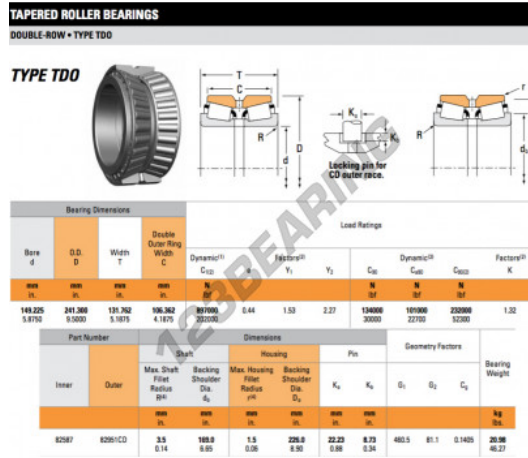

Tapered roller bearing 82587-82951CD-TIMKEN - 82587-82951CD-TIMKEN

https://www.123bearing.ca/bearing-housing/roller-bearing/tapered/82587-82951cd-timken

PRODUCT FEATURES

Brand	TIMKEN
N° Ean13	3663952360065
Inside diameter	149.225 mm
Outside diameter	241.3 mm
Thickness	131.762 mm
Packaging	1