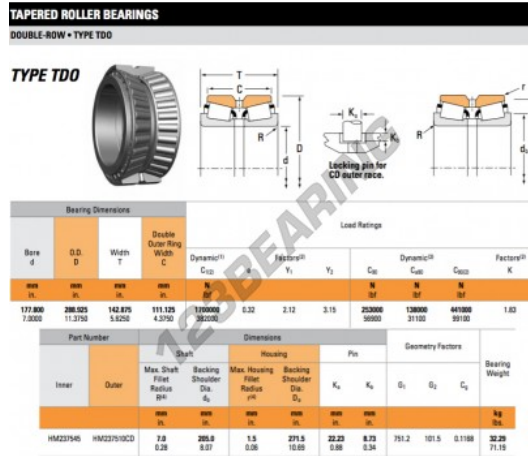

# Tapered roller bearing HM237545-HM237510CD-TIMKEN - HM237545-HM237510CD-TIMKEN

<https://www.123bearing.ca/bearing-housing/roller-bearing/tapered/hm237545-hm237510cd-timken>

## PRODUCT FEATURES

Brand	TIMKEN
N° Ean13	3663952360416
Inside diameter	177.8 mm
Inside diameter	7" inch
Outside diameter	288.925 mm
Outside diameter	11 3/8" inch
Thickness	142.875 mm
Thickness	5 5/8" inch
Packaging	1