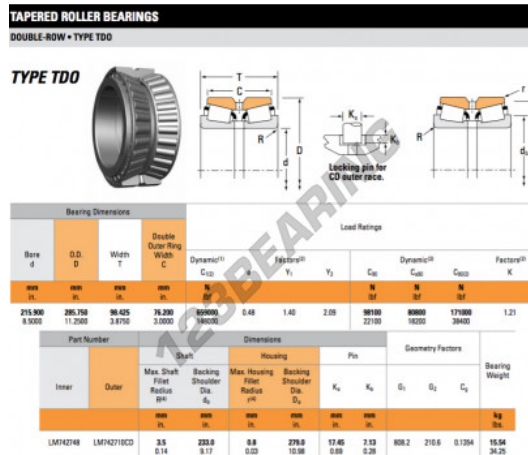

# Tapered roller bearing LM742748-LM742710CD-TIMKEN - LM742748-LM742710CD-TIMKEN

<https://www.123bearing.ca/bearing-housing/roller-bearing/tapered/lm742748-lm742710cd-timken>

## PRODUCT FEATURES

Brand	TIMKEN
N° Ean13	3663952360805
Inside diameter	215.9 mm
Outside diameter	285.75 mm
Thickness	98.425 mm
Packaging	1

[contact@123bearing.ca](mailto:contact@123bearing.ca)

+1(646) 712 9672