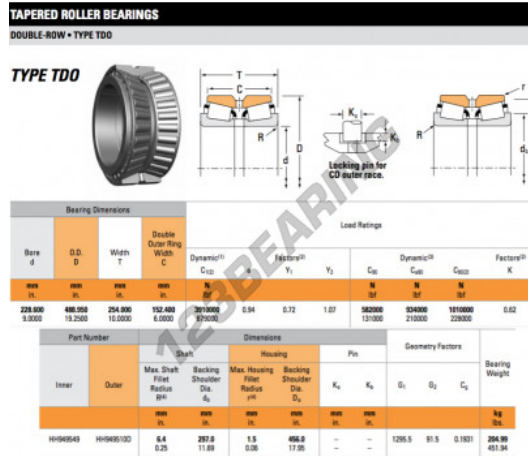

Tapered roller bearing HH949549-HH949510D-TIMKEN - HH949549-HH949510D-TIMKEN

<https://www.123bearing.ca/bearing-housing/roller-bearing/tapered/hh949549-hh949510d-timken>

PRODUCT FEATURES

| | |
|------------------|---------------|
| Brand | TIMKEN |
| N° Ean13 | 3663952361055 |
| Inside diameter | 228.6 mm |
| Outside diameter | 488.95 mm |
| Thickness | 254 mm |
| Packaging | 1 |