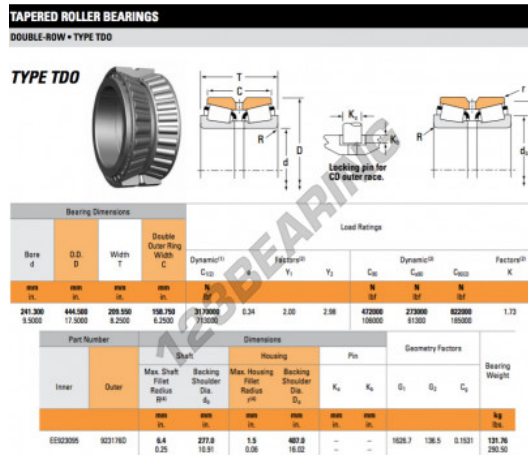

Tapered roller bearing EE923095-923176D-TIMKEN - EE923095-923176D-TIMKEN

<https://www.123bearing.ca/bearing-housing/roller-bearing/tapered/ee923095-923176d-timken>

PRODUCT FEATURES

Brand	TIMKEN
N° Ean13	3663952361451
Inside diameter	241.3 mm
Outside diameter	444.5 mm
Thickness	209.55 mm
Packaging	1