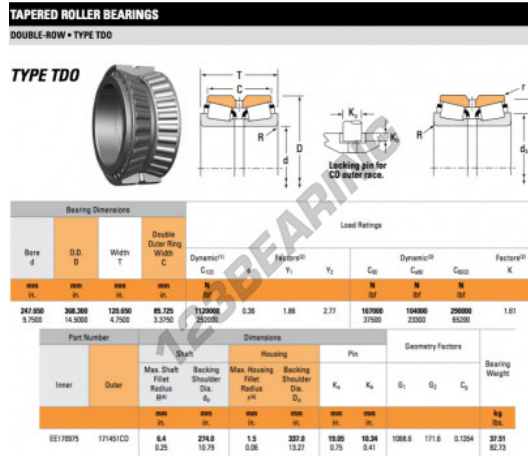

# Tapered roller bearing EE170975-171451CD-TIMKEN - EE170975-171451CD-TIMKEN

<https://www.123bearing.ca/bearing-housing/roller-bearing/tapered/ee170975-171451cd-timken>

## PRODUCT FEATURES

Brand	TIMKEN
N° Ean13	3663952361499
Inside diameter	247.65 mm
Inside diameter	9 3/4" inch
Outside diameter	368.3 mm
Outside diameter	14 1/2" inch
Thickness	120.65 mm
Thickness	4 3/4" inch
Packaging	1