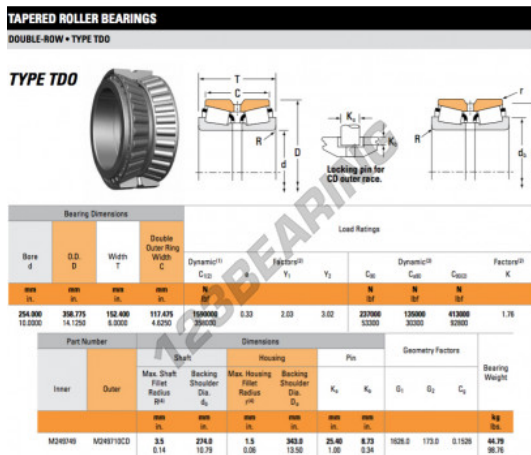

Tapered roller bearing M249749-M249710CD-TIMKEN - M249749-M249710CD-TIMKEN

<https://www.123bearing.ca/bearing-housing/roller-bearing/tapered/m249749-m249710cd-timken>

PRODUCT FEATURES

Brand	TIMKEN
N° Ean13	3663952362113
Inside diameter	254 mm
Outside diameter	358.775 mm
Thickness	152.4 mm
Packaging	1