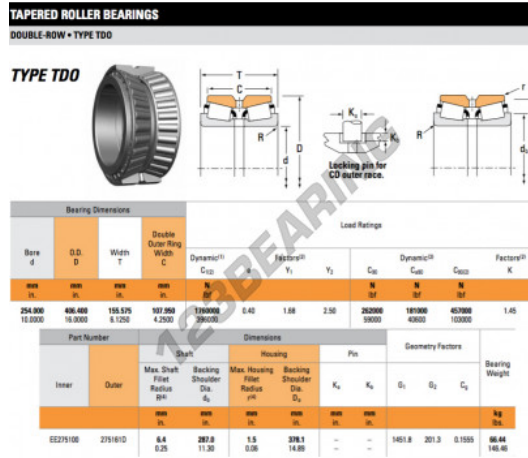

Tapered roller bearing EE275100-275161D-TIMKEN - EE275100-275161D-TIMKEN

<https://www.123bearing.ca/bearing-housing/roller-bearing/tapered/ee275100-275161d-timken>

PRODUCT FEATURES

Brand	TIMKEN
N° Ean13	3663952362137
Inside diameter	254 mm
Outside diameter	406.4 mm
Thickness	155.575 mm
Packaging	1