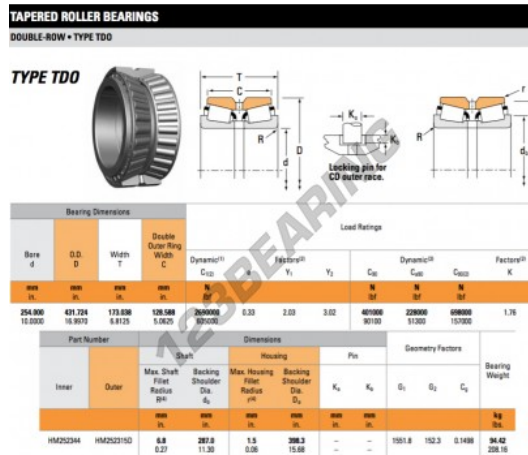

Tapered roller bearing HM252344-HM252315D-TIMKEN - HM252344-HM252315D-TIMKEN

<https://www.123bearing.ca/bearing-housing/roller-bearing/tapered/hm252344-hm252315d-timken>

PRODUCT FEATURES

Brand	TIMKEN
N° Ean13	3663952362199
Inside diameter	254 mm
Outside diameter	431.724 mm
Thickness	173.038 mm
Packaging	1