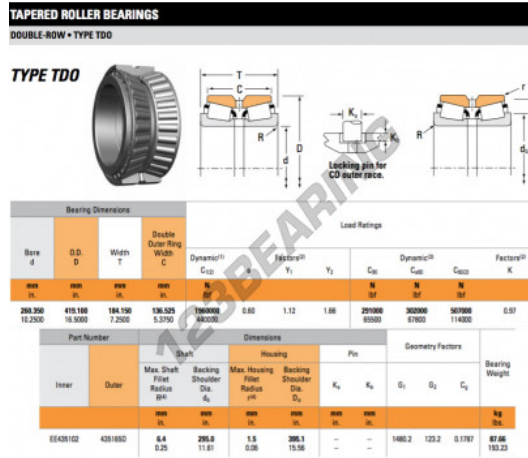

# Tapered roller bearing EE435102-435165D-TIMKEN - EE435102-435165D-TIMKEN

<https://www.123bearing.ca/bearing-housing/roller-bearing/tapered/ee435102-435165d-timken>

## PRODUCT FEATURES

Brand	TIMKEN
N° Ean13	3663952362380
Inside diameter	260.35 mm
Outside diameter	419.1 mm
Thickness	184.15 mm
Packaging	1

[contact@123bearing.ca](mailto:contact@123bearing.ca)

+1(646) 712 9672