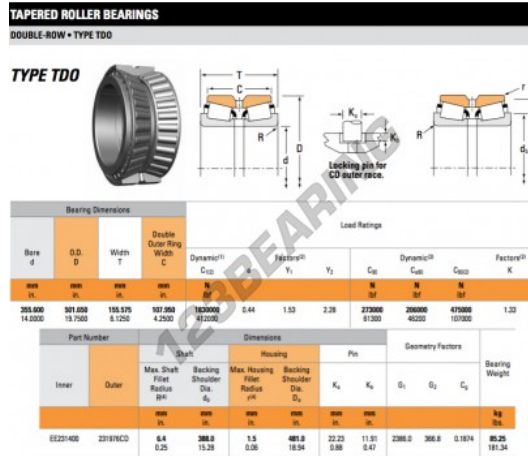

# Tapered roller bearing EE231400-231976CD-TIMKEN - EE231400-231976CD-TIMKEN

<https://www.123bearing.ca/bearing-housing/roller-bearing/tapered/ee231400-231976cd-timken>

## PRODUCT FEATURES

Brand	TIMKEN
N° Ean13	3663952363851
Inside diameter	355.6 mm
Outside diameter	501.65 mm
Thickness	155.575 mm
Packaging	1

[contact@123bearing.ca](mailto:contact@123bearing.ca)

+1(646) 712 9672