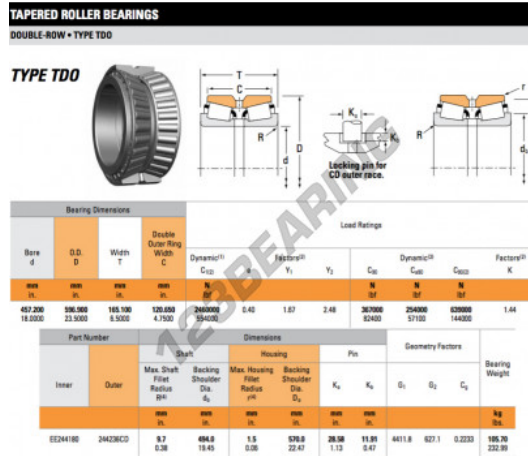

# Tapered roller bearing EE244180-244236CD-TIMKEN - EE244180-244236CD-TIMKEN

<https://www.123bearing.ca/bearing-housing/roller-bearing/tapered/ee244180-244236cd-timken>

## PRODUCT FEATURES

Brand	TIMKEN
N° Ean13	3663952366289
Inside diameter	457.2 mm
Outside diameter	596.9 mm
Thickness	165.1 mm
Packaging	1

[contact@123bearing.ca](mailto:contact@123bearing.ca)

+1(646) 712 9672