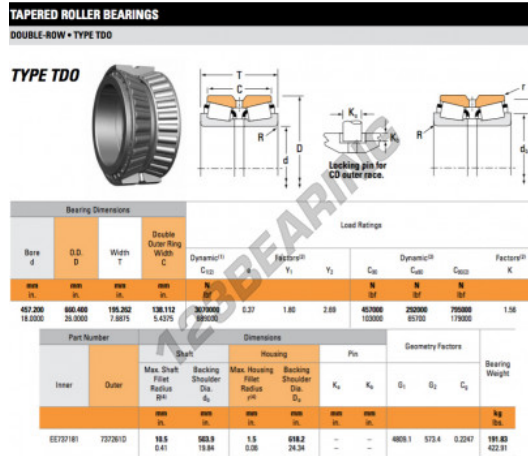

# Tapered roller bearing EE737181-737261D-TIMKEN - EE737181-737261D-TIMKEN

<https://www.123bearing.ca/bearing-housing/roller-bearing/tapered/ee737181-737261d-timken>

## PRODUCT FEATURES

Brand	TIMKEN
N° Ean13	3663952366319
Inside diameter	457.2 mm
Outside diameter	660.4 mm
Thickness	195.262 mm
Weight	193280 g
Packaging	1
Standard	No standard

[contact@123bearing.ca](mailto:contact@123bearing.ca)